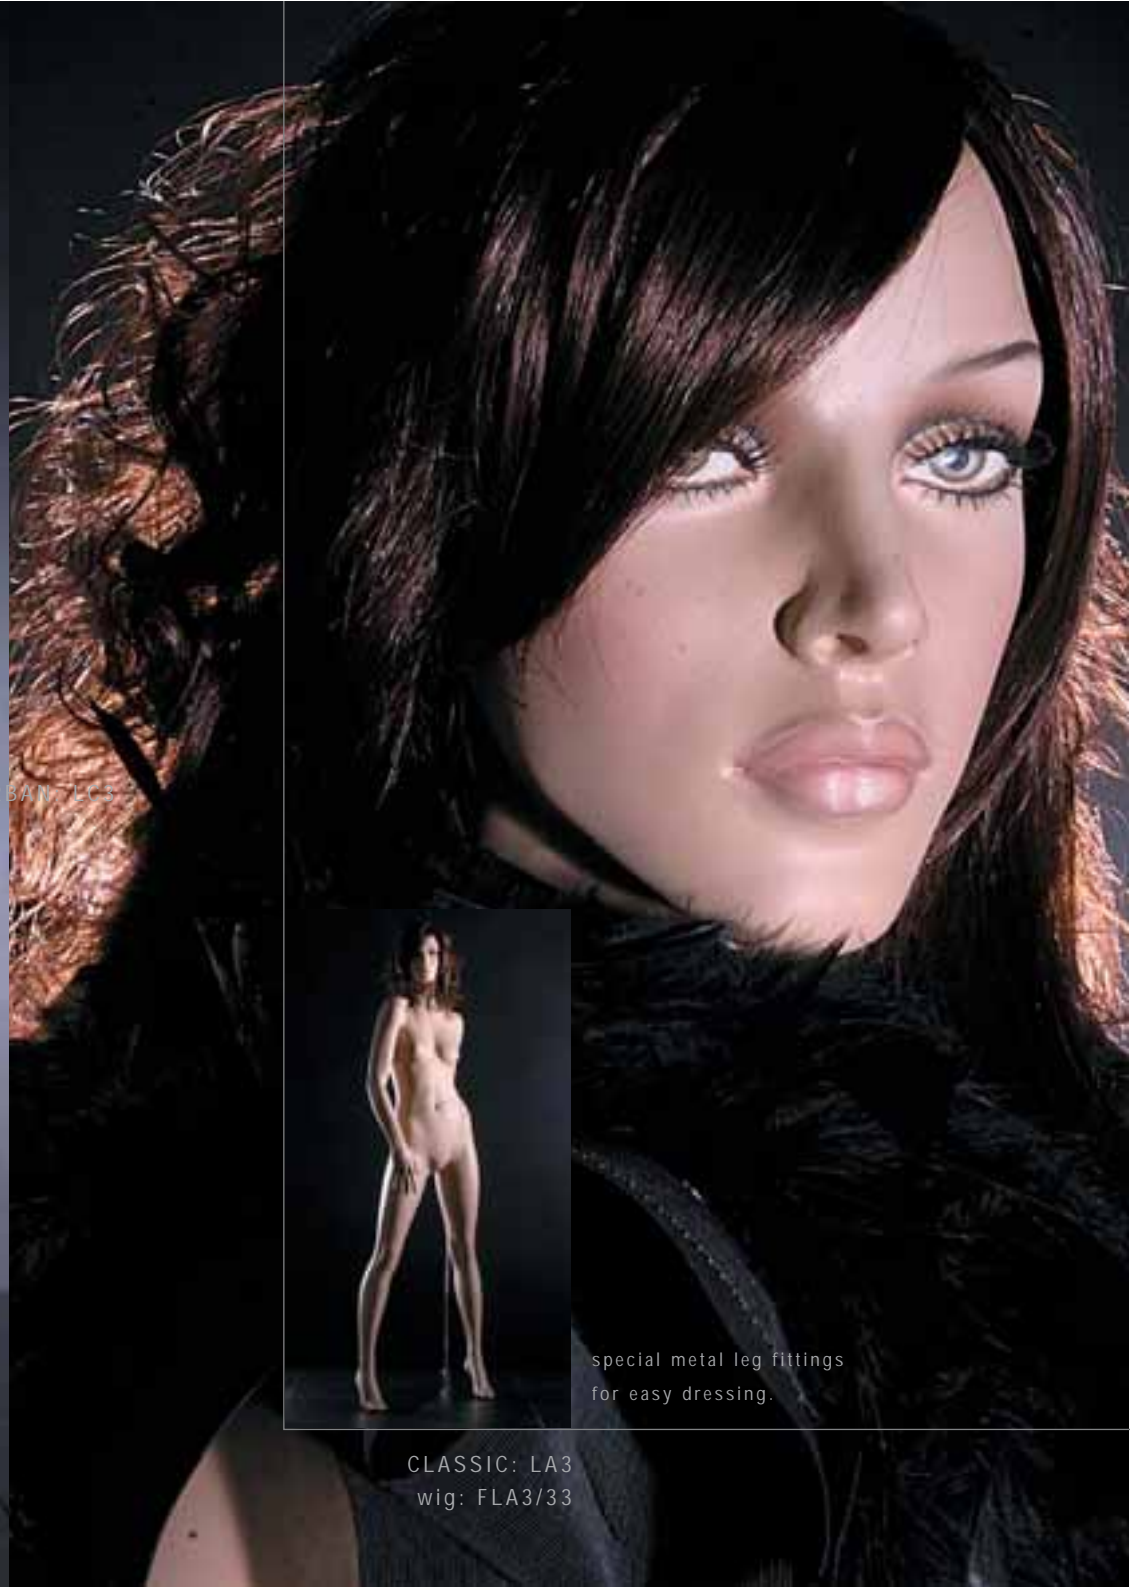

collection 23 classic

window<sup>o</sup>  
mannequins

CLASSIC: LA1  
wig: FLA1/TDW24E

CLASSIC: LA1  
wig: FLA1/TDW24E

special articulated legs  
for easy dressing.  
delivered with support, height: 47cm

CLASSIC: LA2  
wig: FLA2/1B

CLASSIC: LA2  
wig: FLA2/1B

special metal leg fittings  
for easy dressing.

CLASSIC: LA3  
wig: FLA3/33

URBAN L&S

special metal leg fittings  
for easy dressing.

CLASSIC: LA3  
wig: FLA3/33

CLASSIC: LA4  
wig: VD/TDW24E

special articulated legs  
for easy dressing.  
delivered with chair. height: 47cm

CLASSIC: LA4  
wig: FLA11/TDW24E

CLASSIC: LA5  
wig: FLA9/TDW24E

special articulated legs  
for easy dressing.  
delivered with support. height: 80cm