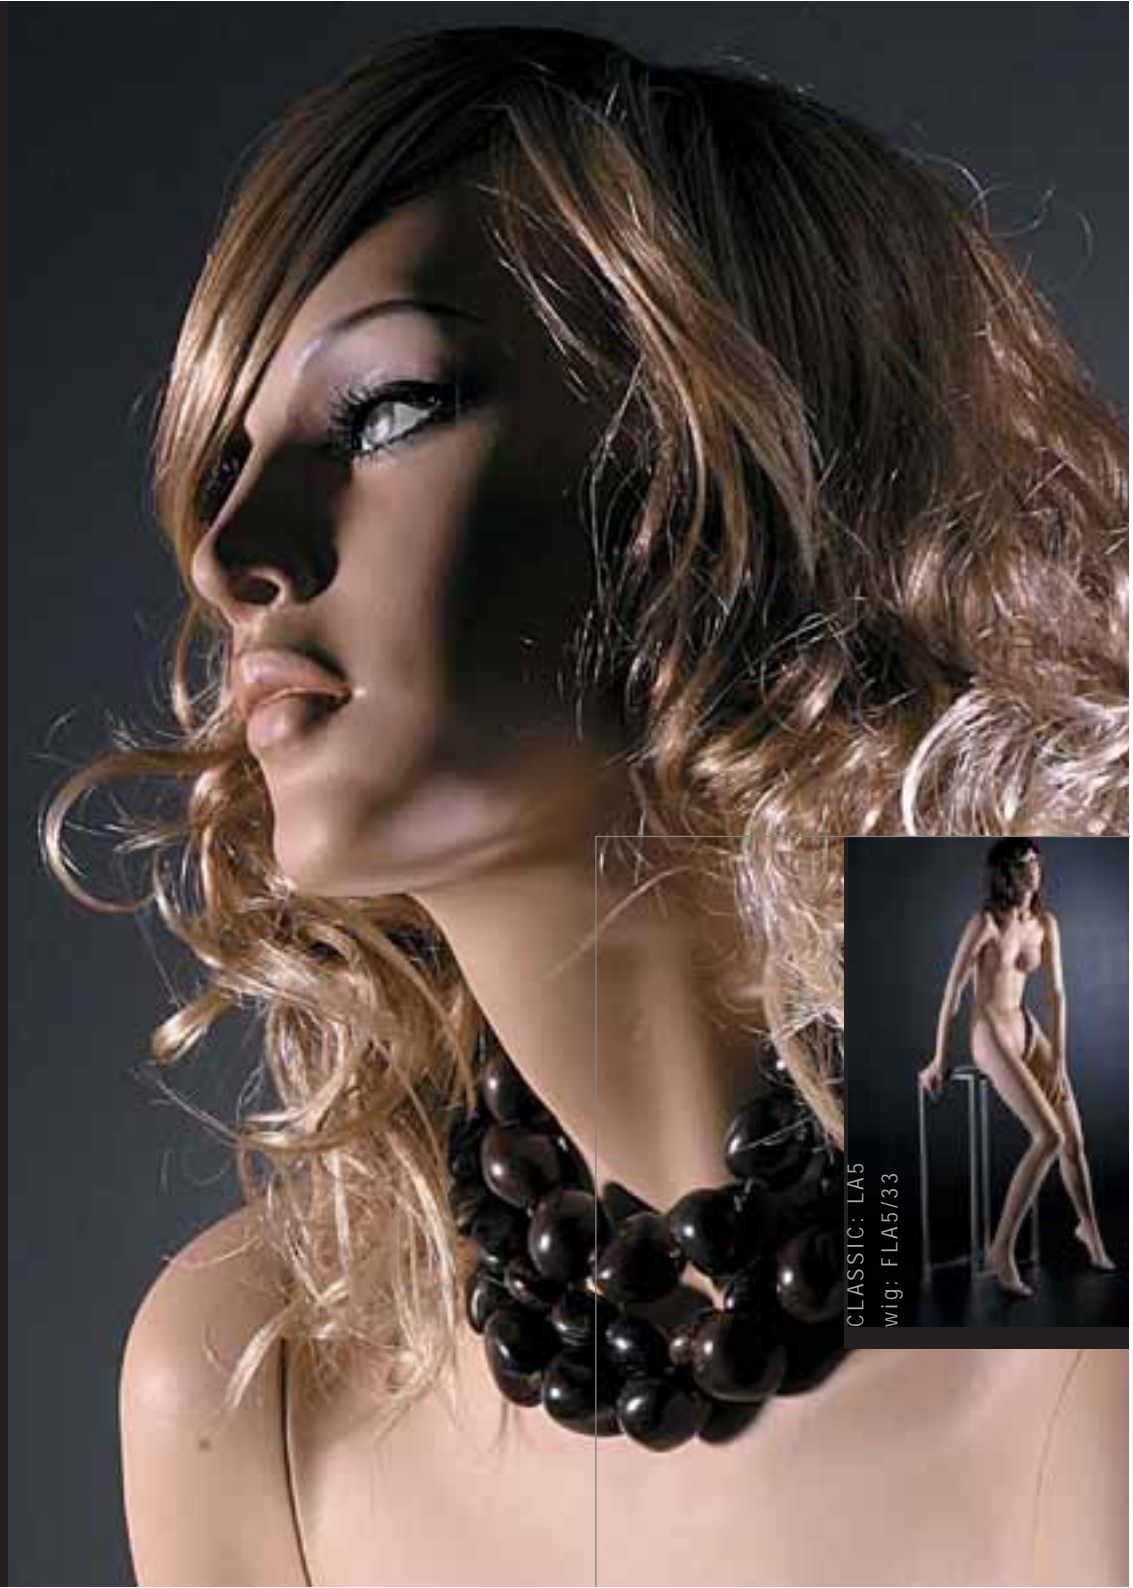

collection 23 classic

window<sup>o</sup>  
mannequins

CLASSIC: LA1  
wig: FLA1/TDW24E

CLASSIC: LA1  
wig: FLA1/TDW24E

special articulated legs  
for easy dressing.  
delivered with support, height: 47cm

CLASSIC: LA2  
wig: FLA2/1B

CLASSIC: LA2  
wig: FLA2/1B

special metal leg fittings  
for easy dressing.

CLASSIC: LA3  
wig: FLA3/33

URBAN L&S

special metal leg fittings  
for easy dressing.

CLASSIC: LA3  
wig: FLA3/33

CLASSIC: LA4  
wig: VD/TDW24E

special articulated legs  
for easy dressing.  
delivered with chair. height: 47cm

CLASSIC: LA4  
wig: FLA11/TDW24E

CLASSIC: LA5  
wig: FLA9/TDW24E

special articulated legs  
for easy dressing.  
delivered with support. height: 80cm